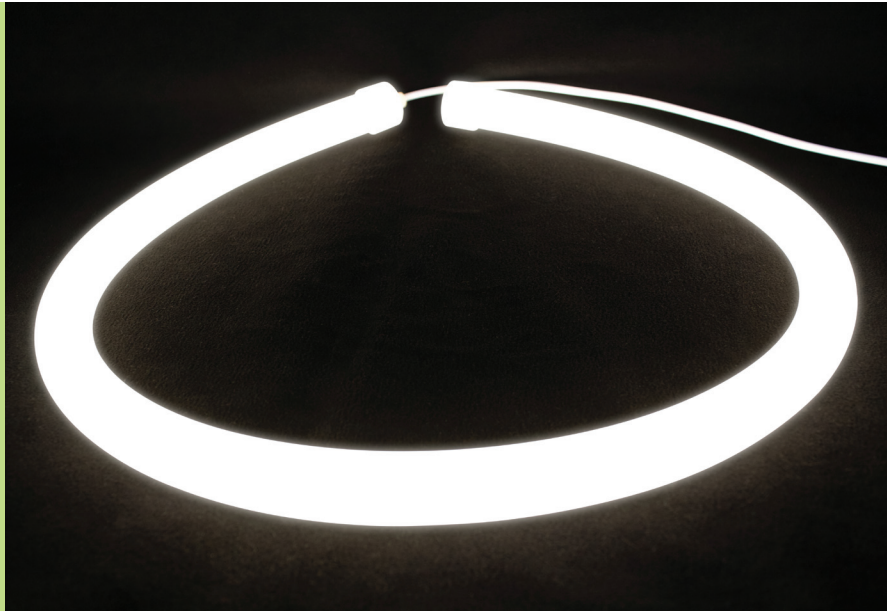

TPR LED 360° NEON WHITE (22MM)

IP65

Description:

The **TPR LED 360° Neon** is a flexible Neon replacement for Architectural and Entertainment venues. It is IP65 rated and has UV inhibitors. Great for outlining buildings and creating curved lines of light, it is an excellent choice for Marquees and large scale signage. This product is unique in its ability to broadcast light in 360 degrees. It also cuts to length every 2". We supply this product prefabricated and ready for installation with power feed and end cap installed.

Specifications: *

Construction:	Silicone	Lamp Life:	50,000hr (70% Lumen Maintenance)
Power:	4W/ft	Cut length:	Every 2"
Operating Voltage:	24VDC	Max Run Length:	21ft
Operating Temp:	-4F to 104F (-20C to 40C)	Binning:	3 step MacAdam ellipse
Dimensions:	22mm Diameter	Power Feed:	10' standard

Certifications:

Ordering Logic:

MODEL	COLOR	LENGTH (in inches)
TPR-FL-NEON-360-W	2700K 3000K 4000K 5000K	

* Specifications subject to change without notice.