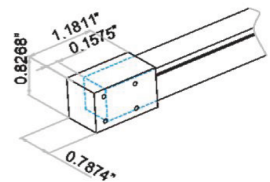

## Specifications:

Construction:	PVC Ivory White base
Power:	4W/ft
Operating Voltage:	24VDC
Operating Temp:	-4F to 104F (-20C to 40C)
Dimensions:	0.63" W" x 0.67" H
Lamp Life:	50,000hr (70% Lumen Maintenance)
Max Run Length:	32' Single fed
Minimum Bend Radius:	11.8"

**IP67 end feed**

**IP67 side feed(R)  
(specify R or L)**

**IP67 bottom feed**