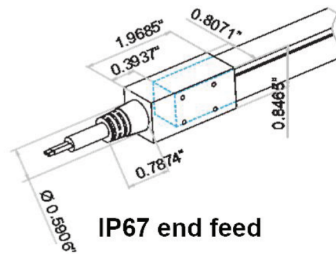

## Description:

The TPR vertical bending LED Neon in Tunable White (2200 - 5700K) is a flexible Neon replacement for Architectural and Entertainment venues. It is IP67 rated for extreme weather. Great for outlining buildings and creating curved lines of light, this product also has UV inhibitors and cuts every 3.28" for custom length runs.

## Specifications:

Construction:	PVC Ivory White base
Power:	4W/ft
Operating Voltage:	24VDC
Operating Temp:	-4F to 104F (-20C to 40C)
Dimensions:	0.63" W" x 0.67" H
Lamp Life:	50,000hr (70% Lumen Maintenance)
Max Run Length:	32' Single fed
Minimum Bend Radius:	11.8"

**IP67 end feed**

**IP67 side feed(R)  
(specify R or L)**

**IP67 bottom feed**