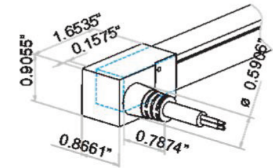

## Specifications:

Construction:	PVC Ivory White base
Power:	4W/ft
Operating Voltage:	24VDC
Operating Temp:	-4F to 104F (-20C to 40C)
Dimensions:	0.63" W" x 0.67" H
Lamp Life:	50,000hr (70% Lumen Maintenance)
Max Run Length:	32' Single fed
Minimum Bend Radius:	11.8"

**IP67 end feed**

**IP67 side feed(R)  
(specify R or L)**

**IP67 bottom feed**