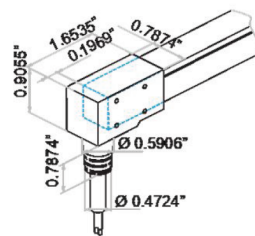

## Specifications:

Construction:	PVC Ivory White base
Power:	4W/ft
Operating Voltage:	24VDC
Operating Temp:	-4F to 104F (-20C to 40C)
Dimensions:	0.63" W" x 0.67" H
Lamp Life:	50,000hr (70% Lumen Maintenance)
Max Run Length:	32' Single fed
Minimum Bend Radius:	11.8"

**IP67 end feed**

**IP67 side feed(R)  
(specify R or L)**

**IP67 bottom feed**