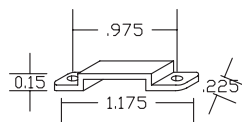

Specifications:

Voltage:	24V DC (CV)
Power Consumption:	3.7 watts per ft.
PCB Width:	0.3937" (10mm)
Segmentation:	1.97" (50mm) (on the cutting lines) for custom sizing
Control:	Dimmable/Controllable
Color Temperature Range:	2700–6500K tunable white
Lumen Output:	600 lumens (at full)
Max Run Length:	16.4 ft. (5 meters)

Certifications:

**Westflex
FL-SMD-WP-MC-IP
Mounting Clip**

Ordering Logic:

MODEL

TPR-FL-CMX - S - SIDELIGHT - TUNE - NP (non-protected)
IP (indoor protected)
WP (weather protected)