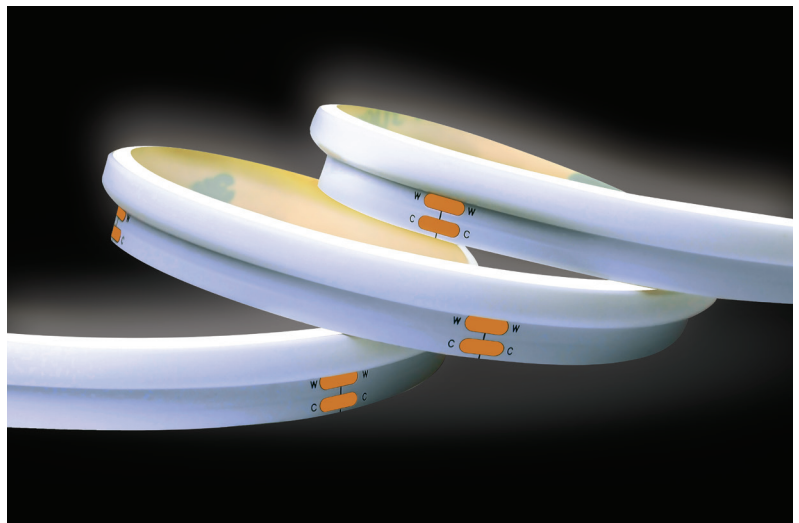

TPR COVEMAX® SEAMLESS SIDE LIGHT TUNABLE WHITE TAPELIGHT

IP20/67

Description:

The **Covemax® Seamless Side Light Tunable White TapeLight** is a flexible 24VDC tape light designed for Architectural and Entertainment use. It is available in Non-Protected, Indoor Protected and IP67 Rated Weatherproof jackets. This product is ideal for applications where you don't want to see individual LED dots. This product illuminates from the edge which projects light upwards or downwards depending on the mounting orientation.

Specifications:

Voltage:	24V DC (CV)
Power Consumption:	3.7 watts per ft.
PCB Width:	0.3937" (10mm)
Segmentation:	1.97" (50mm) (on the cutting lines) for custom sizing
Control:	Dimmable/Controllable
Color Temperature Range:	2700–6500K tunable white
Lumen Output:	600 lumens (at full)
Max Run Length:	16.4 ft. (5 meters)

Certifications:

**Westflex
FL-SMD-WP-MC-IP
Mounting Clip**

Ordering Logic:

MODEL

TPR-FL-CMX - S - SIDELIGHT - TUNE - NP (non-protected)
IP (indoor protected)
WP (weather protected)