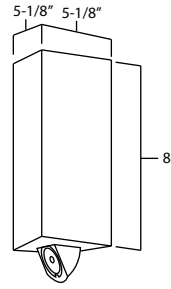

### DIMENSIONS

				1 18" standard length, consult factory for other 2 5ft standard cable length
--	--	--	--	---

Pull Down Finish	Beam Angle	Configuration	Mounting
W - White BL - Black SN - Satin Nickel BZ - Bronze	19 - 19° 38 - 38°	DL - Down Light	PH <sup>1</sup> - Pendant Hung SC <sup>2</sup> - Single Cable TC - Triple Cable QC - Quadeuple Cable SM - Surface Mount WM - Wall Mount