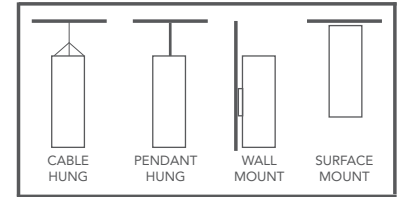

MOUNTING FEATURES

USE OF PRODUCT

The Architectural Square Luminaire Pull Down Series may be used in hospitality, commercial, retail, and residential applications. This product will reduce energy consumption, emits little heat, and reduces cooling loads for added costs savings. Approximately 75% in energy savings compared to incandescent light source.

HOUSING

Rugged aluminum housing.

ARCHITECTURAL SQUARE LUMINAIRE FEATURES

Wattage: 12 Watts
Lumens: 830 Lumens
Voltage: 120V
Color Temperature: 2700K, 3000K, 3500K, or 4000K
R9 Value: 85
Color Rendering Index: 93 CRI Typical
LED Life: 50,000 hours
LED type: Cree LED for maximum light output
Versatility: Interchangeable optics available in 19° and 38°. 365° horizontal rotations; 65° vertical drop from nadir.
Warranty: 5 Year Limited Warranty

LED Driver

Durable 120 Volt dimmable driver provides high power factor with optimum thermal management to prevent damage caused by high temperature.

Dimming

The Architectural Square Luminaire Pull Down Series is dimmable to 15% with standard 120 Volt electronic low voltage dimmers, various incandescent/magnetic low voltage dimmers, or to 5% with select dimmers.

Mounting

The Architectural Square Luminaire Pull Down Series may be cable hung, stem mount, surface mount or wall mounted.

Module Mechanics

- The Architectural Square Luminaire Pull Down Series provides 359° horizontal rotation within module and 65° vertical drop from nadir.
- Carefully designed heat sink keeps junction temperatures below unsuitable levels by keeping heat away from the LEDs.
- Diffused lens allows for even light output, glare control, and conceals LED from view.

Labels / Compliance

CSA Classified
CSA Classified for damp locations.

ORDERING INFO

RFL	4E	SL				

Series	Diameter	Shape	Length	Watts/Lumens	Color Temp.	Luminaire Finish
RFL	4E - 5-1/8"	SL - Square Luminaire	8 - 8" MTO - Made to order	8L - 12Watts/830 Lumens (120V)	27 - 2700K 30 - 3000K 35 - 3500K 40 - 4000K	BL - Black W - White SL - Silver MTO - Made to order

				1 18" standard length, consult factory for other 2 5ft standard cable length

Pull Down Finish	Beam Angle	Configuration	Mounting
W - White BL - Black SN - Satin Nickel BZ - Bronze	19 - 19° 38 - 38°	DL - Down Light	PH¹ - Pendant Hung SC² - Single Cable TC - Triple Cable QC - Quadeuple Cable SM - Surface Mount WM - Wall Mount