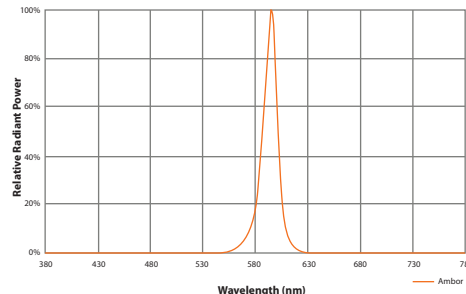

LABELS/COMPLIANCE/WARRANTY

- CSA Listed for US and Canada
- Certified FWC
- 5 year limited warranty.

Color	Dominant Wavelength Range				Minimum Luminous Flux (lm) @ 350 mA	
	Minimum		Maximum		Group	Flux (lm)
	Group	DWL (nm)	Group	DWL (nm)		
Amber	A2	585	A3	595	P4	80.6
					P3	73.9
					P2	67.2
					N4	62
					N3	56.8

HOUSING ORDERING INFORMATION

RPA4						
Series	Lumens	Color Temperature	Voltage	Dimming	Optical Lens⁵	Filter
PRIME SERIES	5 - 500 lm	A - Amber	UNV - 120-277V 120 - 120V 347¹ - 347V	ID² - Standard all-inclusive ELV, Triac, and 0-10V dimming driver (Intelligent Drive) LDE1 - Lutron Hi-Lume 1% Ecosystem with soft on, fade to black dimming PEQ0 - Lutron Hi-Lume Premier Ecosystem 0.1% w/soft on, fade to black dimming LTE³ - Hi-Lume 1% 2-wire L3DA - Hi-Lume 1% EcoSystem/3-Wire L3D Driver EEI⁴ - eldoLED Eco 1% Dim (0-10V) EDIO⁴ - eldoLED Solo 0.1% Dim (0-10V) EDID⁴ - eldoLED Solo 0.1% Dim (DALI)	30 - 30° 50 - 50°	None - Leave blank F - Frosted filter H - Honeycomb S - Solite filter

Housing Type	Aperture	Frame Accessories	Collar
NC - Non-IC New Construction IC - IC New Construction	RLDP - Round Flangeless Downlight Plaster RLDM - Round Flangeless Downlight Millwork	C - C Channel bar hanger B - Flat bar hanger	Blank - 1.5" Depth 20 - 2" Depth 30 - 3" Depth MTO - Made to order

1. Step down transformer required.
2. Intelligent Drive is the standard driver.
3. 120V only.
4. Must specify logarithmic or linear eldoLED driver.
5. Without standard frosted acrylic diffuser.

TRIM ORDERING INFORMATION

4RLO		
Aperture Size / Shape / Trim Type / Style	Bevel Finish	Options
4RLO - 4" Round Flangeless Open	W - White B - Black H - Haze	WL - Wet location