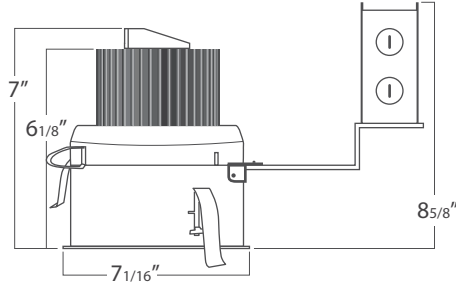

VERSA COMMERCIAL

6" LED COMMERCIAL DOUBLE SIDEKICK WALL WASH
REMODEL

PROJECT:

MODEL #:

LOCATION:

CONTACT:

DIMENSIONS

DOUBLE SIDEKICK
WALL WASH

WALL WASH DIMENSIONS

REFLECTOR

OPTICAL LENS

WALL WASH TRIM

LED HEIGHT INSIDE DOWNLIGHT

VERSA COMMERCIAL

6" LED COMMERCIAL DOUBLE SIDEKICK WALL WASH
REMODEL

PROJECT:

MODEL #:

LOCATION:

CONTACT:

ANATOMY