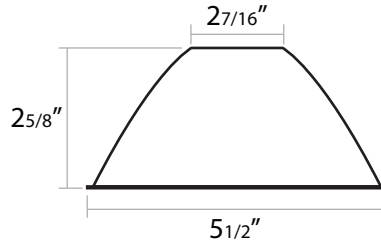

VERSA COMMERCIAL

6" LED COMMERCIAL DOUBLE SIDEKICK WALL WASH
REMODEL

PROJECT:

MODEL #:

LOCATION:

CONTACT:

DIMENSIONS

DOUBLE SIDEKICK
WALL WASH

WALL WASH DIMENSIONS

REFLECTOR

OPTICAL LENS

WALL WASH TRIM

LED HEIGHT INSIDE DOWNLIGHT

VERSA COMMERCIAL

6" LED COMMERCIAL DOUBLE SIDEKICK WALL WASH
REMODEL

PROJECT: