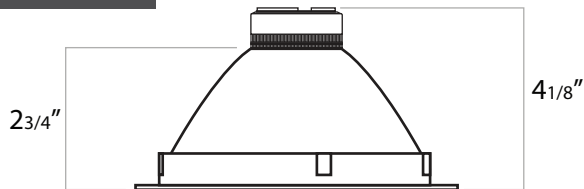

WALL WASH DIMENSIONS

REFLECTOR

OPTICAL LENS

WALL WASH TRIM

LED HEIGHT INSIDE DOWNLIGHT

VERSA COMMERCIAL

6" LED COMMERCIAL DOUBLE SIDEKICK WALL WASH
REMODEL

PROJECT: