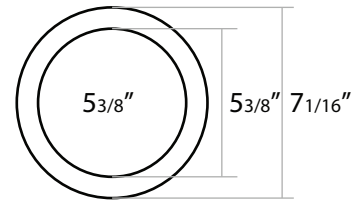

WALL WASH DIMENSIONS

REFLECTOR

OPTICAL LENS

WALL WASH TRIM

LED HEIGHT INSIDE DOWNLIGHT

VERSA COMMERCIAL

6" LED COMMERCIAL DOUBLE SIDEKICK WALL WASH
REMODEL

PROJECT:

MODEL #:

LOCATION:

CONTACT:

ANATOMY