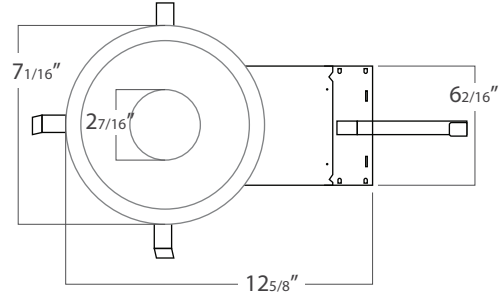

VERSA COMMERCIAL

6" LED COMMERCIAL DOUBLE SIDEKICK WALL WASH
REMODEL

PROJECT:

MODEL #:

LOCATION:

CONTACT:

DIMENSIONS

DOUBLE SIDEKICK
WALL WASH

WALL WASH DIMENSIONS

REFLECTOR

OPTICAL LENS

WALL WASH TRIM

LED HEIGHT INSIDE DOWNLIGHT

VERSA COMMERCIAL

6" LED COMMERCIAL DOUBLE SIDEKICK WALL WASH
REMODEL

PROJECT:

MODEL #:

LOCATION:

CONTACT:

ANATOMY