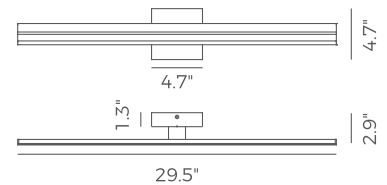

ATHENA

DETAILS

Material: Aluminum + Steel	Color Temp.: 3000K
Lamp Shade: Acrylic	CRI (Ra): ≥90
Finishing: Anodizing + Painting	LED Rated Life: ≈50,000 Hours
	Dimming: 100%-10%

Dimmable with ELV or TRIAC Dimmer (Not Included)

ITEM NO.	PW131523
Wattage:	17W
Voltage:	100-130V
Size:	29.5"L x 2.9"W x 4.7"H
Total Lumens:	840
Delivered Lumens:	590