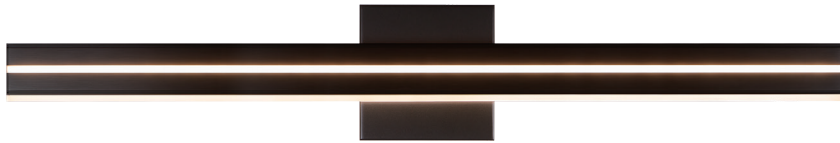

PROJECT			
DATE		TYPE	

PW131523-SDG **NEW**