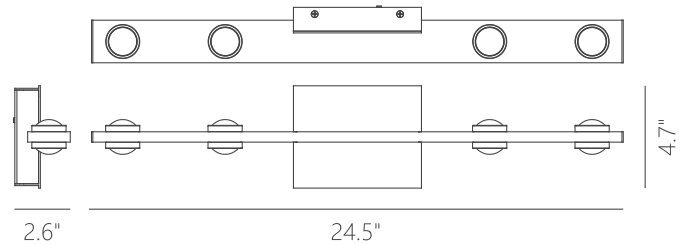

PROJECT			
DATE		TYPE	

AURORA

Material:
Aluminum

Optical Lens:
Acrylic

Finishes:
AL - Brushed Aluminum
BC - Brushed Champagne
MH - Matte White
SBB - Satin Brushed Black

Color Temp.:
3000K

CRI (Ra):
≥90

LED Rated Life:
≈50,000 Hours