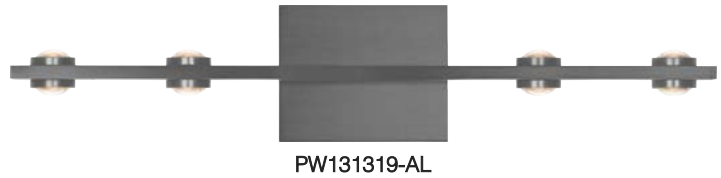

PROJECT			
DATE		TYPE	

AURORA

Material:
Aluminum

Optical Lens:
Acrylic

Finishes:
AL - Brushed Aluminum
BC - Brushed Champagne
MH - Matte White
SBB - Satin Brushed Black

Color Temp.:
3000K

CRI (Ra):
≥90

LED Rated Life:
≈50,000 Hours

1680

1217

Can be mounted in any direction
Dimmable with ELV or TRIAC Dimmer (Not Included)

PageOne Furnishing & Lighting Co., Ltd.

Add.: 35 Fulton Way, Unit 1, Richmond Hill, ON L4B 2N4, CANADA

Tel.: +1 (905) 707-0004 Toll Free: +1-844-623-7278 Fax: +1 (905) 707-8444