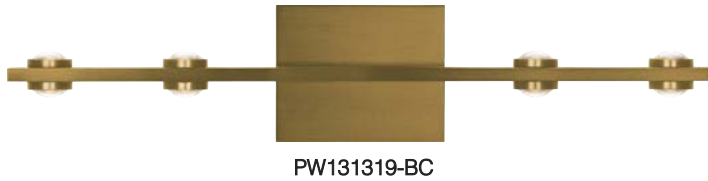

PROJECT			
DATE		TYPE	

AURORA

Material:
Aluminum

Optical Lens:
Acrylic

Finishes:
AL - Brushed Aluminum
BC - Brushed Champagne
MH - Matte White
SBB - Satin Brushed Black

Color Temp.:
3000K

CRI (Ra):
≥90

LED Rated Life:
≈50,000 Hours

1680

1217

Can be mounted in any direction
Dimmable with ELV or TRIAC Dimmer (Not Included)

PageOne Furnishing & Lighting Co., Ltd.

Add.: 35 Fulton Way, Unit 1, Richmond Hill, ON L4B 2N4, CANADA

Tel.: +1 (905) 707-0004 Toll Free: +1-844-623-7278 Fax: +1 (905) 707-8444