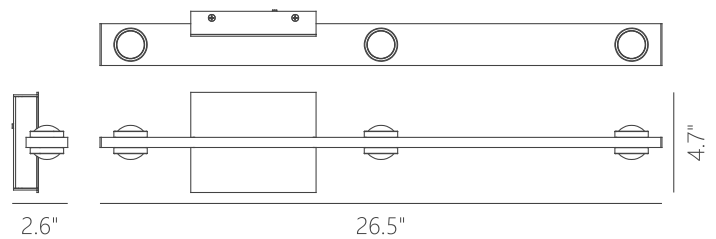

AURORA

Material:
Aluminum

Optical Lens:
Acrylic

Finishes:
AL - Brushed Aluminum
BC - Brushed Champagne
MH - Matte White
SBB - Satin Brushed Black

Color Temp.:
3000K

CRI (Ra):
≥90

LED Rated Life:
≈50,000 Hours

Dimming:
100% - 10%

Wattage:

Voltage:

Total Lumens:

Delivered Lumens:

PW131320

16W

100~130V

1260

913

Can be mounted in any direction

Dimmable with ELV or TRIAC Dimmer (Not Included)

PageOne Furnishing & Lighting Co., Ltd.

Add.: 35 Fulton Way, Unit 1, Richmond Hill, ON L4B 2N4, CANADA

Tel.: +1 (905) 707-0004 Toll Free: +1-844-623-7278 Fax: +1 (905) 707-8444

E-mail: sales@pageonlighting.com

Website: www.pageonlighting.com