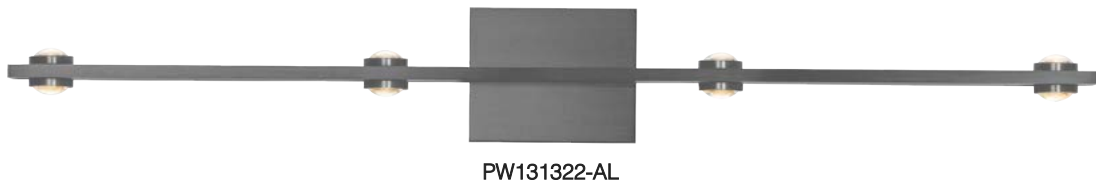

## AURORA

**Material:**  
Aluminum

**Optical Lens:**  
Acrylic

**Finishes:**  
AL - Brushed Aluminum  
BC - Brushed Champagne  
MH - Matte White  
SBB - Satin Brushed Black

**Color Temp.:**  
3000K

**CRI (Ra):**  
≥90

**LED Rated Life:**  
≈50,000 Hours

**Dimming:**  
100% - 10%

**Wattage:** 22W

**Voltage:** 100~130V

**Total Lumens:** 1680

**Delivered Lumens:** 1217

Can be mounted in any direction  
Dimmable with ELV or TRIAC Dimmer (Not Included)