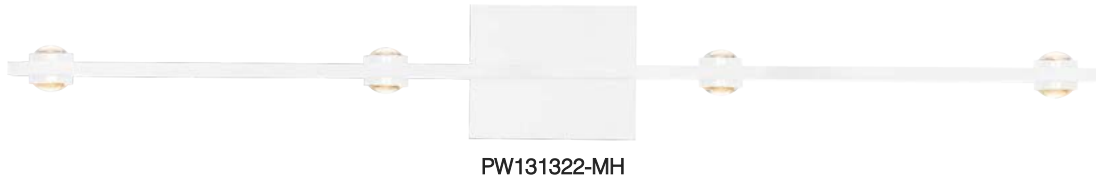

## AURORA

**Material:**  
Aluminum

**Optical Lens:**  
Acrylic

**Finishes:**  
AL - Brushed Aluminum  
BC - Brushed Champagne  
MH - Matte White  
SBB - Satin Brushed Black

**Color Temp.:**  
3000K

**CRI (Ra):**  
≥90

**LED Rated Life:**  
≈50,000 Hours

**Dimming:**  
100% - 10%

**Wattage:** 22W

**Voltage:** 100~130V

**Total Lumens:** 1680

**Delivered Lumens:** 1217

Can be mounted in any direction  
Dimmable with ELV or TRIAC Dimmer (Not Included)