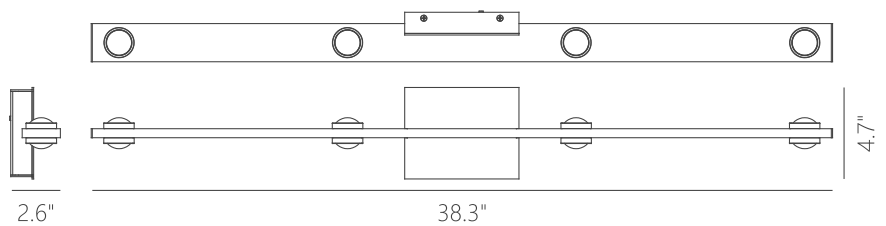

PROJECT			
DATE		TYPE	

AURORA

Material:
Aluminum

Optical Lens:
Acrylic

Finishes:
AL - Brushed Aluminum
BC - Brushed Champagne
MH - Matte White
SBB - Satin Brushed Black

Color Temp.:
3000K

CRI (Ra):
≥90

LED Rated Life:
≈50,000 Hours

Dimming:
100% - 10%

Wattage: 22W

Voltage: 100~130V

Total Lumens: 1680

Delivered Lumens: 1217

Can be mounted in any direction
Dimmable with ELV or TRIAC Dimmer (Not Included)