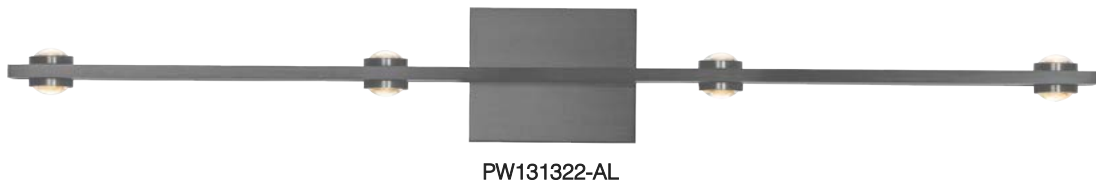

## AURORA

**Material:**  
Aluminum

**Optical Lens:**  
Acrylic

**Finishes:**  
AL - Brushed Aluminum  
BC - Brushed Champagne  
MH - Matte White  
SBB - Satin Brushed Black

**Color Temp.:**  
3000K

**CRI (Ra):**  
≥90

**LED Rated Life:**  
≈50,000 Hours

**Dimming:**  
100% - 10%

**Wattage:** 22W

**Voltage:** 100~130V

**Total Lumens:** 1680

**Delivered Lumens:** 1217

Can be mounted in any direction  
Dimmable with ELV or TRIAC Dimmer (Not Included)