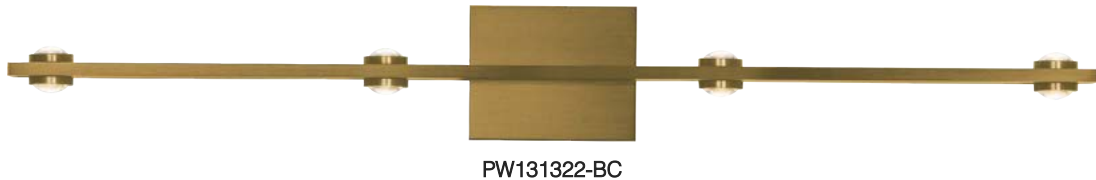

## AURORA

**Material:**  
Aluminum

**Optical Lens:**  
Acrylic

**Finishes:**  
AL - Brushed Aluminum  
BC - Brushed Champagne  
MH - Matte White  
SBB - Satin Brushed Black

**Color Temp.:**  
3000K

**CRI (Ra):**  
≥90

**LED Rated Life:**  
≈50,000 Hours

**Dimming:**  
100% - 10%

**Wattage:** 22W

**Voltage:** 100~130V

**Total Lumens:** 1680

**Delivered Lumens:** 1217

Can be mounted in any direction  
Dimmable with ELV or TRIAC Dimmer (Not Included)