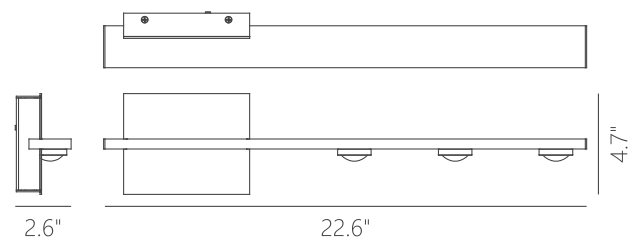

AURORA

Material:
Aluminum

Optical Lens:
Acrylic

Finishes:
AL - Brushed Aluminum
BC - Brushed Champagne
MH - Matte White
SBB - Satin Brushed Black

Color Temp.:
3000K

CRI (Ra):
≥90

LED Rated Life:
≈50,000 Hours

Dimming:
100% - 10%

Wattage:

Voltage:

Total Lumens:

Delivered Lumens:

PW131323

8W

100~130V

630

457

Can be mounted in any direction

Dimmable with ELV or TRIAC Dimmer (Not Included)

PageOne Furnishing & Lighting Co., Ltd.

Add.: 35 Fulton Way, Unit 1, Richmond Hill, ON L4B 2N4, CANADA

Tel.: +1 (905) 707-0004 Toll Free: +1-844-623-7278 Fax: +1 (905) 707-8444

E-mail: sales@pageonlighting.com

Website: www.pageonlighting.com