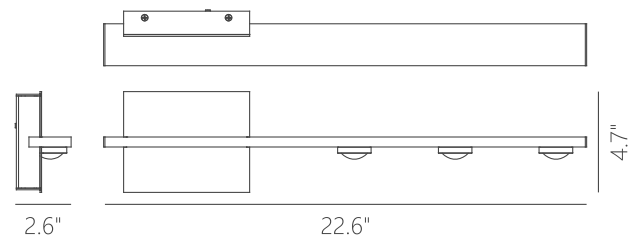

AURORA

Material:
Aluminum

Optical Lens:
Acrylic

Finishes:
AL - Brushed Aluminum
BC - Brushed Champagne
MH - Matte White
SBB - Satin Brushed Black

Color Temp.:
3000K

CRI (Ra):
≥90

LED Rated Life:
≈50,000 Hours

Dimming:
100% - 10%

Wattage:

PW131323

8W

Voltage:

100~130V

Total Lumens:

630

Delivered Lumens:

457

Can be mounted in any direction

Dimmable with ELV or TRIAC Dimmer (Not Included)

PageOne Furnishing & Lighting Co., Ltd.

Add.: 35 Fulton Way, Unit 1, Richmond Hill, ON L4B 2N4, CANADA

Tel.: +1 (905) 707-0004 Toll Free: +1-844-623-7278 Fax: +1 (905) 707-8444

E-mail: sales@pageonlighting.com

Website: www.pageonlighting.com

PageOneLighting

Pageone Furnishing & Lighting