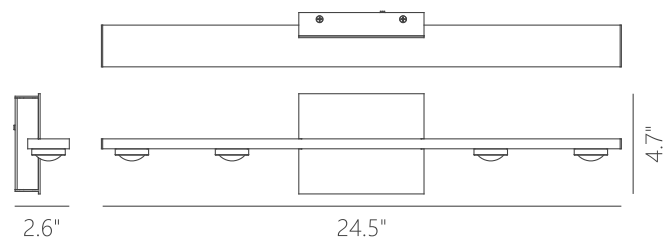

AURORA

Material:
Aluminum

Optical Lens:
Acrylic

Finishes:
AL - Brushed Aluminum
BC - Brushed Champagne
MH - Matte White
SBB - Satin Brushed Black

Color Temp.:
3000K

CRI (Ra):
≥90

LED Rated Life:
≈50,000 Hours

Dimming:
100% - 10%

Wattage:

PW131324

11W

Voltage:

100~130V

Total Lumens:

840

Delivered Lumens:

609

Can be mounted in any direction

Dimmable with ELV or TRIAC Dimmer (Not Included)

PageOne Furnishing & Lighting Co., Ltd.

Add.: 35 Fulton Way, Unit 1, Richmond Hill, ON L4B 2N4, CANADA

Tel.: +1 (905) 707-0004 Toll Free: +1-844-623-7278 Fax: +1 (905) 707-8444

E-mail: sales@pageonlighting.com

Website: www.pageonlighting.com