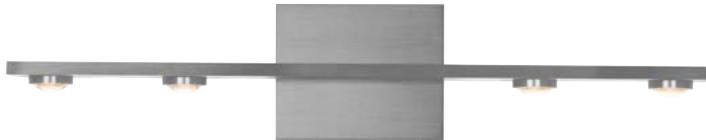

PROJECT			
DATE		TYPE	

PW131324-MH

PW131324-AL

PW131324-BC

PW131324-SBB

AURORA

Material:
Aluminum

Optical Lens:
Acrylic

Finishes:
AL - Brushed Aluminum
BC - Brushed Champagne
MH - Matte White
SBB - Satin Brushed Black

Color Temp.:
3000K

CRI (Ra):
≥90

LED Rated Life:
≈50,000 Hours

Dimming:
100% - 10%

Wattage:

PW131324

11W

Voltage:

100~130V

Total Lumens:

840

Delivered Lumens:

609

Can be mounted in any direction

Dimmable with ELV or TRIAC Dimmer (Not Included)