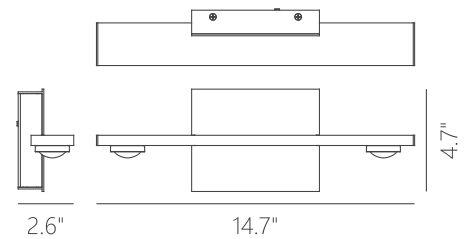

AURORA

Material:
Aluminum

Optical Lens:
Acrylic

Finishes:
AL - Brushed Aluminum
BC - Brushed Champagne
MH - Matte White
SBB - Satin Brushed Black

Color Temp.:
3000K

CRI (Ra):
≥90

LED Rated Life:
≈50,000 Hours

Dimming:
100% - 10%

PW131325

Wattage: 6W
Voltage: 100~130V
Total Lumens: 420
Delivered Lumens: 304

Can be mounted in any direction
Dimmable with ELV or TRIAC Dimmer (Not Included)