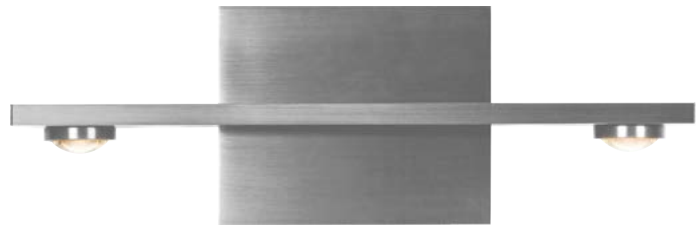

PW131325-AL