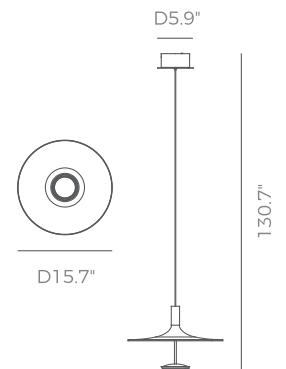

PROJECT			
DATE		TYPE	

PP121606-AB/OBB

BALLET

DETAILS

Materials:
Steel+Aluminum

Lamp Shade:
Acrylic

Finishes:
Plating+
Painting

Color Temp.: 3000K

CRI (Ra): ≥90

LED Rated Life: ≈50,000 Hours

Dimming: 100% - 10%

Dimmable with ELV or TRIAC Dimmer (Not Included)

ITEM NO.	PP121606
Wattage:	10W
Voltage:	100-120V
Size:	D15.7" x 130.7" OAH
Total Lumens:	800 lm
Delivered Lumens:	390 lm