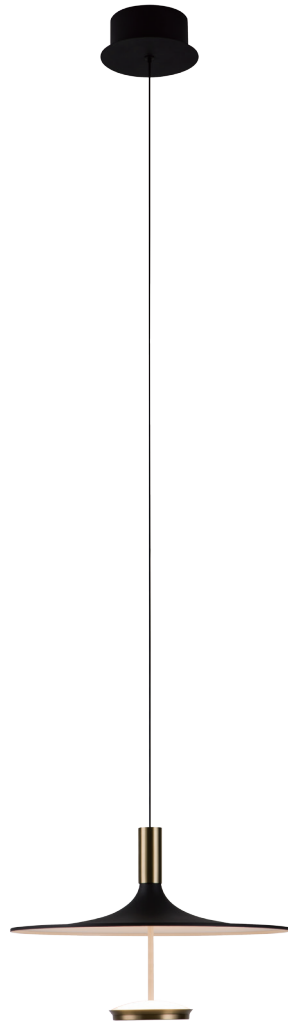

PROJECT			
DATE		TYPE	

PP121606-AB/OBB

BALLET

DETAILS

Materials:
Steel+Aluminum

Lamp Shade:
Acrylic

Finishes:
Plating+
Painting

Color Temp.: 3000K

CRI (Ra): ≥90

LED Rated Life: ≈50,000 Hours

Dimming: 100% - 10%

Dimmable with ELV or TRIAC Dimmer (Not Included)

ITEM NO.	PP121606
Wattage:	10W
Voltage:	100-120V
Size:	D15.7" x 130.7" OAH
Total Lumens:	800 lm
Delivered Lumens:	390 lm