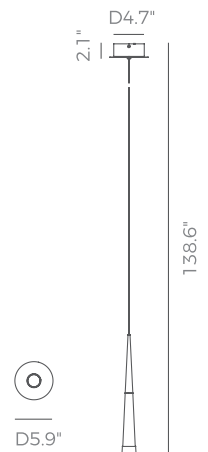

PROJECT			
DATE		TYPE	

PP121493-SDC/BC

COMET

DETAILS

Materials:
Steel+Aluminum

Lamp Shade:
Acrylic

Finishes:
Anodizing +
Spray Painting

Color Temp.: 3000K

CRI (Ra): ≥90

LED Rated Life: ≈50,000 Hours

Dimming: 100% - 10%

Dimmable with ELV or TRIAC Dimmer (Not Included)

ITEM NO. PP121493

Wattage: 8W

Voltage: 100-120V

Size: D5.9" x 138.6"OAH