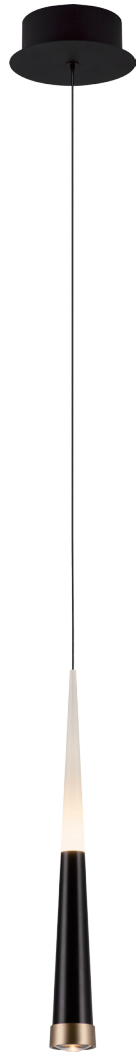

PROJECT			
DATE		TYPE	

PP121493-SDC/BC

COMET

DETAILS

Materials:
Steel+Aluminum

Lamp Shade:
Acrylic

Finishes:
Anodizing +
Spray Painting

Color Temp.: 3000K

CRI (Ra): ≥90

LED Rated Life: ≈50,000 Hours

Dimming: 100% - 10%

Dimmable with ELV or TRIAC Dimmer (Not Included)

ITEM NO. PP121493

Wattage: 8W

Voltage: 100-120V

Size: D5.9" x 138.6"OAH