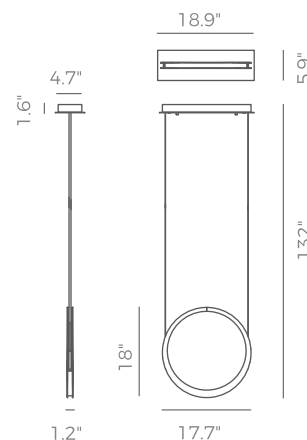

PROJECT			
DATE		TYPE	

PP121769-SAB **NEW**

ETERNAL

DETAILS

Material: Aluminium	Color Temp.: 3000K
Lamp Shade: Acrylic	CRI (Ra): ≥90
Finishing: Anodizing + Painting	LED Rated Life: ≈50,000 Hours
	Dimming: 100%-10%

Dimmable with ELV or TRIAC Dimmer (Not Included)

ITEM NO.	PP121769
Wattage:	30W
Voltage:	100-120V
Size:	18.9" x 5.9" x 132" OAH
Total Lumens:	2200lm
Delivered Lumens:	950lm