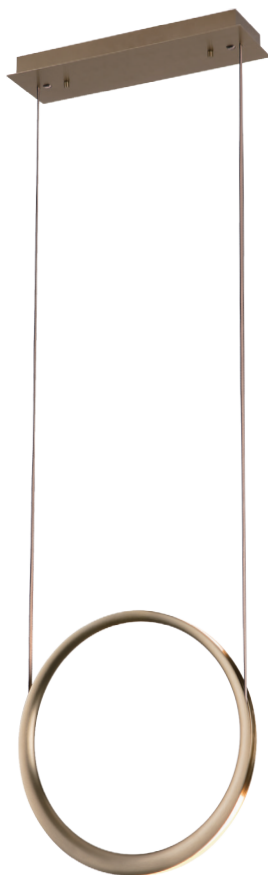

PROJECT			
DATE		TYPE	

PP121769-SAB **NEW**

ETERNAL

DETAILS

Material: Aluminium	Color Temp.: 3000K
Lamp Shade: Acrylic	CRI (Ra): ≥90
Finishing: Anodizing + Painting	LED Rated Life: ≈50,000 Hours
	Dimming: 100%-10%

Dimmable with ELV or TRIAC Dimmer (Not Included)

ITEM NO.	PP121769
Wattage:	30W
Voltage:	100-120V
Size:	18.9" x 5.9" x 132" OAH
Total Lumens:	2200lm
Delivered Lumens:	950lm