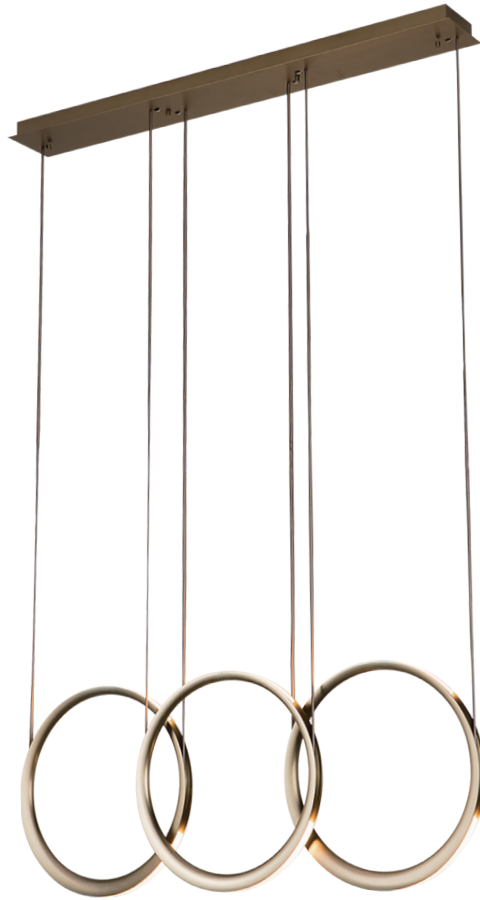

<b>PROJECT</b>			
<b>DATE</b>		<b>TYPE</b>	

PP121772-SAB **NEW**

## ETERNAL

### DETAILS

<b>Material:</b> Aluminium	<b>Color Temp.:</b> 3000K
<b>Lamp Shade:</b> Acrylic	<b>CRI (Ra):</b> ≥90
<b>Finishing:</b> Anodizing + Painting	<b>LED Rated Life:</b> ≈50,000 Hours
	<b>Dimming:</b> 100%-10%

Dimmable with ELV or TRIAC Dimmer (Not Included)

<b>ITEM NO.</b>	PP121772
<b>Wattage:</b>	89W
<b>Voltage:</b>	100-120V
<b>Size:</b>	46.2" x 5.9" x 132" OAH
<b>Total Lumens:</b>	6600lm
<b>Delivered Lumens:</b>	2850lm