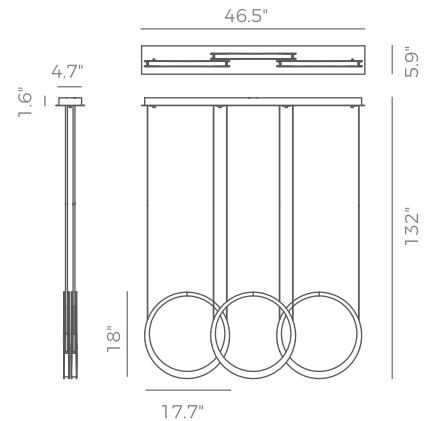

ETERNAL

DETAILS

Material: Aluminium	Color Temp.: 3000K
Lamp Shade: Acrylic	CRI (Ra): ≥90
Finishing: Anodizing + Painting	LED Rated Life: ≈50,000 Hours
	Dimming: 100%-10%

Dimmable with ELV or TRIAC Dimmer (Not Included)

ITEM NO.	PP121772
Wattage:	89W
Voltage:	100-120V
Size:	46.2" x 5.9" x 132" OAH
Total Lumens:	6600lm
Delivered Lumens:	2850lm