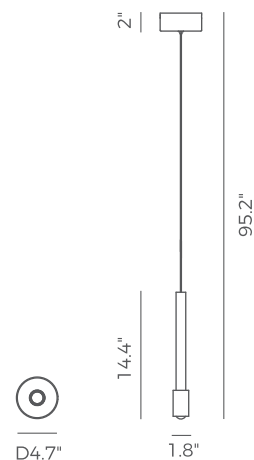

FLUORESCENCE

DETAILS

Material: Aluminum + Steel	Color Temp.: 3000K
Lamp Shade: Acrylic	CRI (Ra): ≥90
Finishing: Plating	LED Rated Life: ≈50,000 Hours
	Dimming: 100%-10%

Dimmable with ELV or TRIAC Dimmer (Not Included)

ITEM NO.	PP121715
Wattage:	7W
Voltage:	100-120V
Size:	4.7" Dia. x 95.2" OAH
Total Lumens:	600
Delivered Lumens:	420