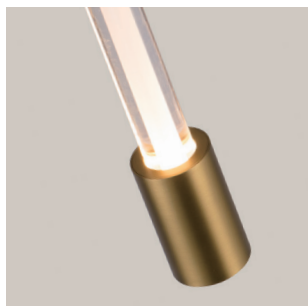

PROJECT			
DATE		TYPE	

PP121715-AB **NEW**