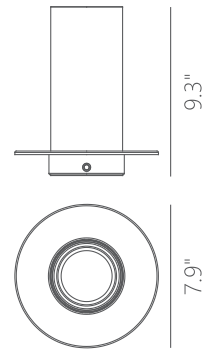

PROJECT			
DATE		TYPE	

PT140985-CM
Built-in Rechargeable Battery

GIFT

Material:
Steel

Lamp Shade:
Glass

Finish:
CM - Chrome

Color Temp.:
3000K

CRI (Ra):
≥90