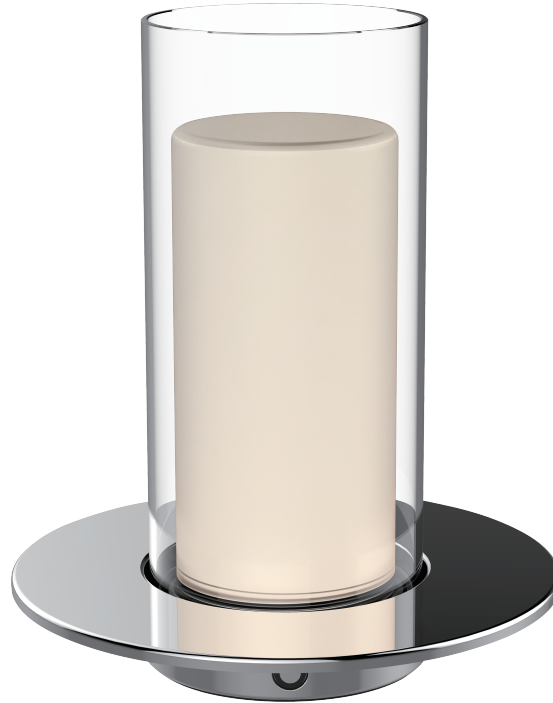

PROJECT			
DATE		TYPE	

PT140985-CM
Built-in Rechargeable Battery

GIFT

Material:
Steel

Lamp Shade:
Glass

Finish:
CM - Chrome

Color Temp.:
3000K

CRI (Ra):
≥90

LED Rated Life:
≈50,000 Hours

PT140985
Wattage: 5W
Voltage: 100~240V
Total Lumens: 420
Delivered Lumens: 182