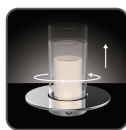

PROJECT			
DATE		TYPE	

PT140985-CM
Built-in Rechargeable Battery

GIFT

Material:
Steel

Lamp Shade:
Glass

Finish:
CM - Chrome

Color Temp.:
3000K

CRI (Ra):
≥90