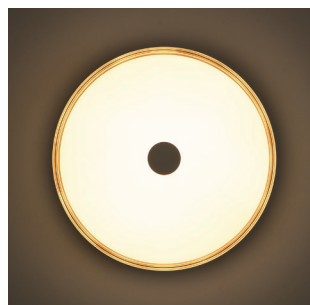

PROJECT			
DATE		TYPE	

PC111277-SBN **NEW**

MIRACLE

DETAILS

Material: Steel	Color Temp.: 3000K
Lamp Shade: Acrylic + PP	CRI (Ra): ≥90
Finishing: Painting	LED Rated Life: ≈50,000 Hours
	Dimming: 100%-10%

Dimmable with ELV or TRIAC Dimmer (Not Included)

ITEM NO.	PC111277
Wattage:	66W
Voltage:	100-120V
Size:	19.8"Dia. x 4"H
Total Lumens:	5600
Delivered Lumens:	3200