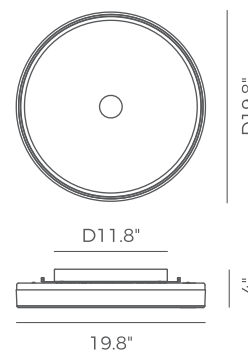

PROJECT			
DATE		TYPE	

PC111277-SBN **NEW**

MIRACLE

DETAILS

Material: Steel	Color Temp.: 3000K
Lamp Shade: Acrylic + PP	CRI (Ra): ≥90
Finishing: Painting	LED Rated Life: ≈50,000 Hours
	Dimming: 100%-10%

Dimmable with ELV or TRIAC Dimmer (Not Included)

ITEM NO.	PC111277
Wattage:	66W
Voltage:	100-120V
Size:	19.8"Dia. x 4"H
Total Lumens:	5600
Delivered Lumens:	3200