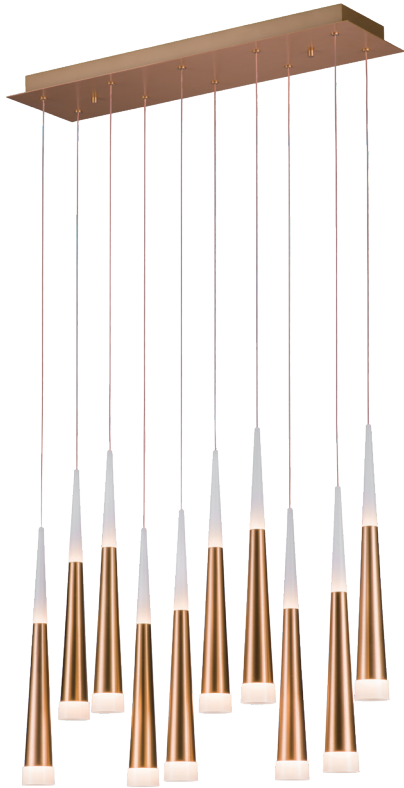

PROJECT			
DATE		TYPE	

PP121060-BC

PP121060-SDG

METEOR

DETAILS

Materials:
Steel, Aluminum

Lamp Shade:
Acrylic

Finishes:
Anodizing

Color Temp.: 3000K

CRI (Ra): ≥80

LED Rated Life: ≈50,000 Hours

Dimming: 100% - 10%

Dimmable with ELV or TRIAC Dimmer (Not Included)

ITEM NO.

PP121060

Wattage: 65W (10-light)

Voltage: 100-120V

Size: 27.6"L x 7.5"W x 137.4"OAH

Total Lumens: 6200 lm

Delivered Lumens: 3800 lm

PageOne Furnishing & Lighting Co., Ltd.

Add.: 20 Ferrier Street, Unit 1, Markham, ON L3R 2Z5, Canada

Tel.: +1 (905) 707-0004