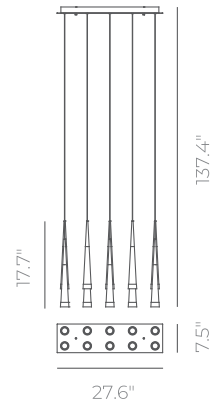

PROJECT			
DATE		TYPE	

PP121060-BC

PP121060-SDG

METEOR

DETAILS

Materials:
Steel, Aluminum

Lamp Shade:
Acrylic

Finishes:
Anodizing

Color Temp.: 3000K

CRI (Ra): ≥80

LED Rated Life: ≈50,000 Hours

Dimming: 100% - 10%

Dimmable with ELV or TRIAC Dimmer (Not Included)

ITEM NO.

PP121060

Wattage: 65W (10-light)

Voltage: 100-120V

Size: 27.6"L x 7.5"W x 137.4"OAH

Total Lumens: 6200 lm

Delivered Lumens: 3800 lm

PageOne Furnishing & Lighting Co., Ltd.

Add.: 20 Ferrier Street, Unit 1, Markham, ON L3R 2Z5, Canada

Tel.: +1 (905) 707-0004