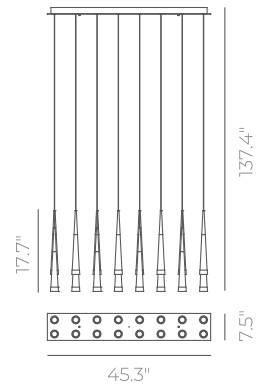

PROJECT			
DATE		TYPE	

PP121090-SDG

PP121090-BG

METEOR

DETAILS

Materials:
Steel, Aluminum

Lamp Shade:
Acrylic

Finishes:
Anodizing

Color Temp.: 3000K

CRI (Ra): ≥80

LED Rated Life: ≈50,000 Hours

Dimming: 100% - 10%

Dimmable with ELV or TRIAC Dimmer (Not Included)

ITEM NO.

PP121090

Wattage: 104W (16-light)

Voltage: 100-120V

Size: 45.3"L x 7.5"W x 137.4"OAH

Total Lumens: 9300 lm

Delivered Lumens: 5600 lm