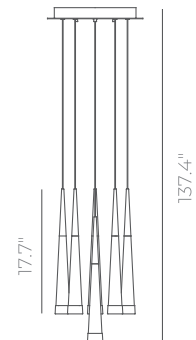

PROJECT			
DATE		TYPE	

PP120103-BG

PP120103-SDG

D13.8"

METEOR

DETAILS

Materials:
Steel, Aluminum

Lamp Shade:
Acrylic

Wattage:

36W (6-light)

Voltage:

100-120V

Size:

D13.8"x 137.4"OAH

Total Lumens:

3200 lm