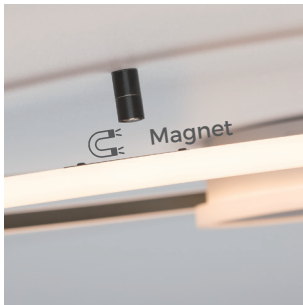

PROJECT			
DATE		TYPE	

PC111226-SDG **NEW**

MIRACLE

DETAILS

Material: Aluminum + Steel + PC	Color Temp.: 3000K
Lamp Shade: Acrylic	CRI (Ra): ≥90
Finishing: Anodizing + Painting	LED Rated Life: ≈50,000 Hours
	Dimming: 100%-10%

ITEM NO.	PC111226
Wattage:	36W
Voltage:	100-130V
Size:	17.7" Dia. x 1.7"H
Total Lumens:	3060
Delivered Lumens:	1800

Dimmable with ELV or TRIAC Dimmer (Not Included)