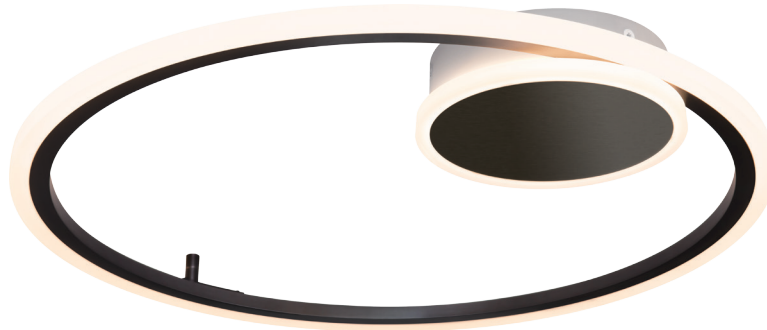

PROJECT			
DATE		TYPE	

PC111226-SDG **NEW**

MIRACLE

DETAILS

Material: Aluminum + Steel + PC	Color Temp.: 3000K
Lamp Shade: Acrylic	CRI (Ra): ≥90
Finishing: Anodizing + Painting	LED Rated Life: ≈50,000 Hours
	Dimming: 100%-10%

ITEM NO.	PC111226
Wattage:	36W
Voltage:	100-130V
Size:	17.7" Dia. x 1.7"H
Total Lumens:	3060
Delivered Lumens:	1800

Dimmable with ELV or TRIAC Dimmer (Not Included)