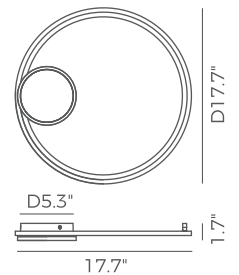

PROJECT			
DATE		TYPE	

PC111226-SDG **NEW**

MIRACLE

DETAILS

Material: Aluminum + Steel + PC	Color Temp.: 3000K
Lamp Shade: Acrylic	CRI (Ra): ≥90
Finishing: Anodizing + Painting	LED Rated Life: ≈50,000 Hours
	Dimming: 100%-10%

ITEM NO.	PC111226
Wattage:	36W
Voltage:	100-130V
Size:	17.7" Dia. x 1.7"H
Total Lumens:	3060
Delivered Lumens:	1800

Dimmable with ELV or TRIAC Dimmer (Not Included)