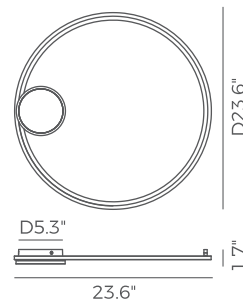

PROJECT			
DATE		TYPE	

PC111227-SDG **NEW**

MIRACLE

DETAILS

Material: Aluminum + Steel + PC	Color Temp.: 3000K
Lamp Shade: Acrylic	CRI (Ra): ≥90
Finishing: Anodizing + Painting	LED Rated Life: ≈50,000 Hours
	Dimming: 100%-10%

Dimmable with ELV or TRIAC Dimmer (Not Included)

ITEM NO.	PC111227
Wattage:	44W
Voltage:	100-130V
Size:	23.6" Dia. x 1.7"H
Total Lumens:	3740
Delivered Lumens:	2100