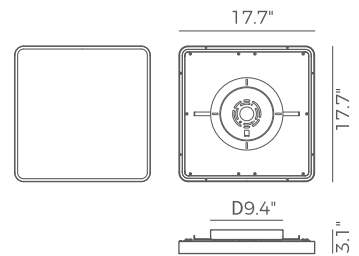

PROJECT			
DATE		TYPE	

PC111249-SDG **NEW**

2700K 5000K

Colour temperature dim: 2700K-5000K

Remote Control

MIRAGE

DETAILS

Material: Aluminum + Steel
Color Temp.: 2700K-5000K
Lamp Shade: Acrylic
CRI (Ra): ≥90
Finishing: Anodizing + Painting
LED Rated Life: ≈50,000 Hours
Dimming: 100%-10%

ITEM NO. PC111249
Wattage: 40W
Voltage: 100-120V
Size: 17.7"L x 17.7"W x 3.1"H
Total Lumens: 3060
Delivered Lumens: 1530