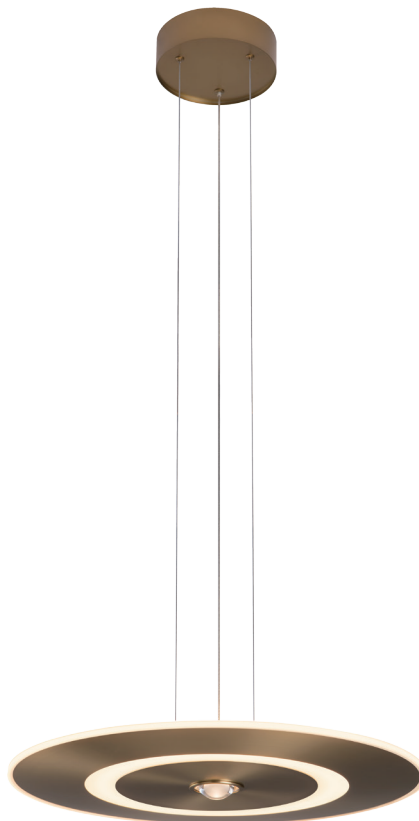

<b>PROJECT</b>			
<b>DATE</b>		<b>TYPE</b>	

PP121745-AB **NEW**

## NEBULA

### DETAILS

**Material:**  
Steel

**Color Temp.:** 3000K

**Lamp Shade:**  
Acrylic

**CRI (Ra):** ≥90

**LED Rated Life:** ≈50,000 Hours

**Finishing:**  
Anodizing + Painting,  
Painting

**Dimming:** 100%-10%

### ITEM NO.

**PP121745**

**Wattage:**

53W

**Voltage:**

100-120V

**Size:**

21.5" Dia. x 122.5" OAH