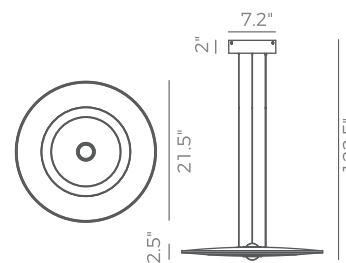

NEBULA

DETAILS

Material:
Steel

Color Temp.: 3000K

Lamp Shade:
Acrylic

CRI (Ra): ≥90

LED Rated Life: ≈50,000 Hours

Finishing:
Anodizing + Painting,
Painting

Dimming: 100%-10%

Dimmable with ELV or TRIAC Dimmer (Not Included)

ITEM NO.

PP121745

Wattage:

53W

Voltage:

100-120V

Size:

21.5" Dia. x 122.5" OAH

Total Lumens:

4100

Delivered Lumens:

1800