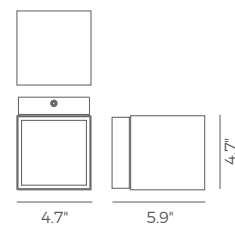

PW131010-OD