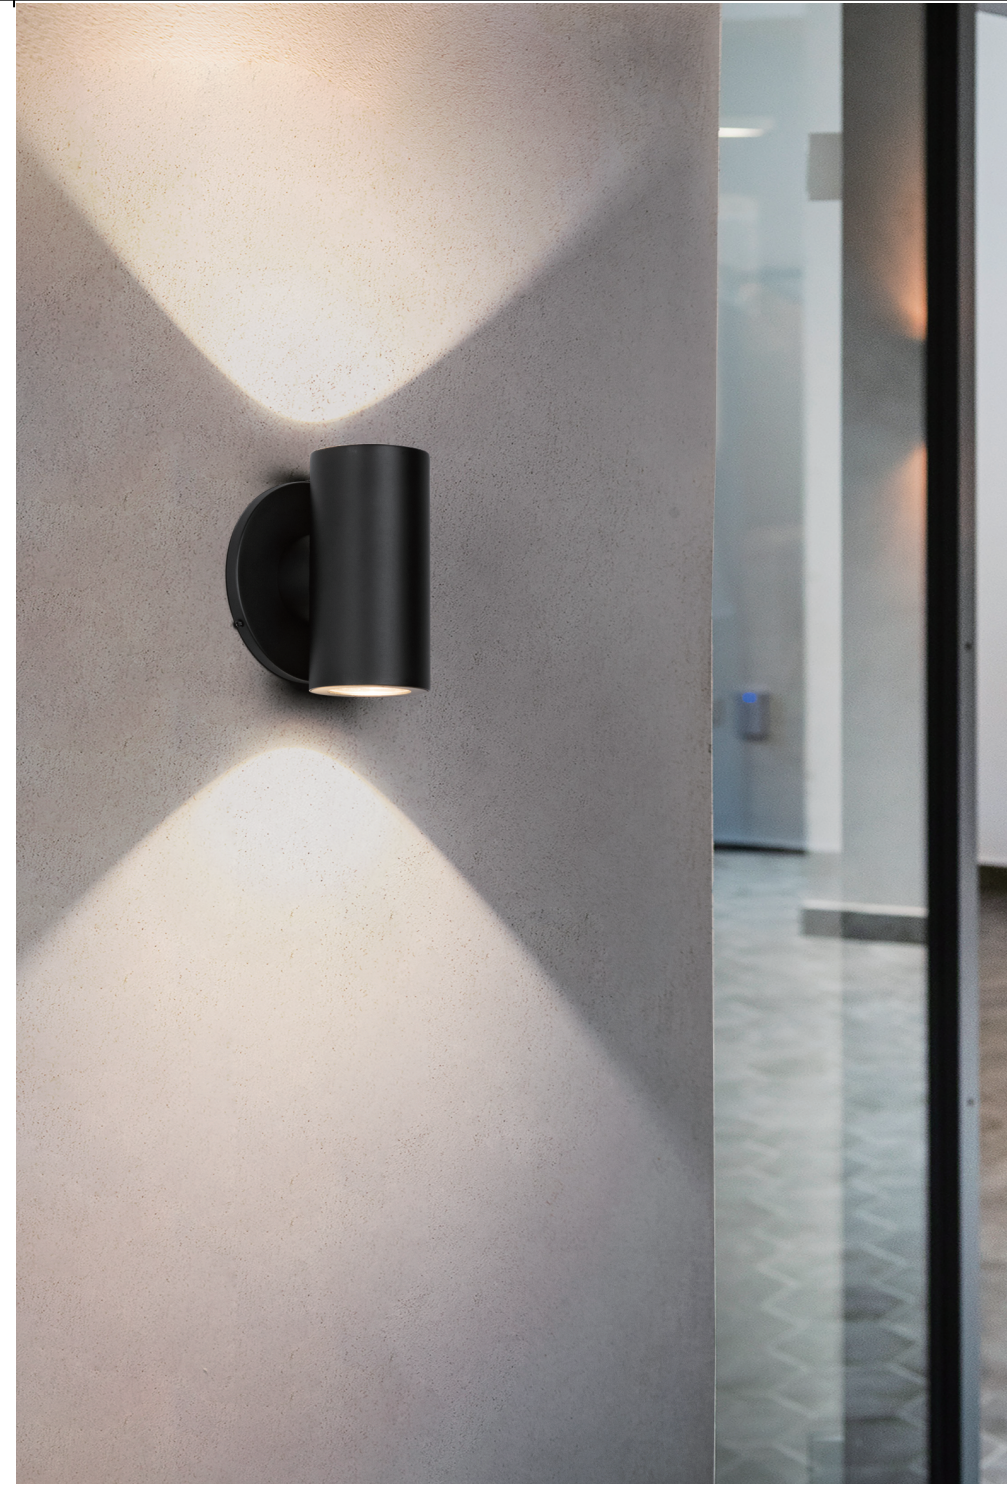

PW131010-BLACK-OD **NEW**
OUTDOOR

PW131010-OD

PW131472-BLACK-OD **NEW**
OUTDOOR

PW131472-OD

PANDORA

DETAILS

Material: Steel+Aluminum
Color Temp.: 3000K
Lamp Shade: PC
Finishing: Painting

CRI (Ra): ≥80
LED Rated Life: ≈50,000 Hours
Dimming: 100%-10%

Dimmable with ELV or TRIAC Dimmer (Not Included)

ITEM NO. PW131010-OD
Wattage: 11W
Voltage: 100-130V
Size: 4.7"L x 5.9"W x 4.7"H
Total Lumens: 450
Delivered Lumens: 220

ARC

DETAILS

Material: Aluminum
Color Temp.: 3000K
Lamp Shade: Glass+Acrylic
Finishing: Painting

CRI (Ra): ≥80
LED Rated Life: ≈50,000 Hours

Dimmable with ELV or TRIAC Dimmer (Not Included)

ITEM NO. PW131472-OD
Wattage: 7W
Voltage: 100-130V
Size: 4.7"L x 3.7"W x 5.4"H
Total Lumens: 620
Delivered Lumens: 259