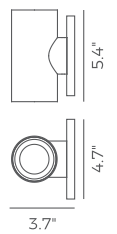

PW131472-BLACK-OD **NEW**
OUTDOOR

PW131472-OD