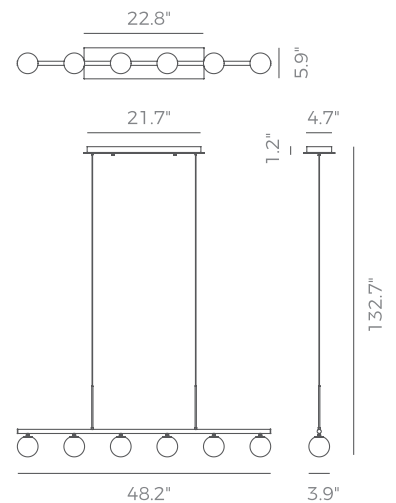

PROJECT			
DATE		TYPE	

PP121565-PB

PEARL

DETAILS

Materials:
Steel

Lamp Shade:
Glass

Finishes:
Plating +
Spray Painting

Color Temp.: 3000K

CRI (Ra): ≥90

LED Rated Life: ≈50,000 Hours

Dimming: 100% - 10%

ITEM NO. PP121565

Wattage: 22W

Voltage: 100-120V

Size: 48.2" x 5.9" x 132.7" OAH

Total Lumens: 2000