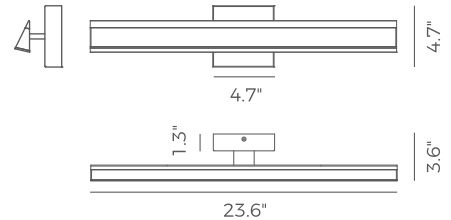

PRISM

DETAILS

Material:
Aluminum + Steel

Color Temp.: 3000K

Lamp Shade:
Acrylic

CRI (Ra): ≥90

Finishing:
Anodizing +
Painting

LED Rated Life: ≈50,000 Hours

Dimming: 100%-10%

Dimmable with ELV or TRIAC Dimmer (Not Included)

ITEM NO.

PW131524

Wattage:

15W

Voltage:

100-130V

Size:

23.6"L x 3.6"W x 4.7"H

Total Lumens:

630

Delivered Lumens:

440