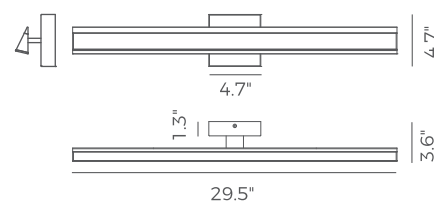

PROJECT			
DATE		TYPE	

PW131525-SDG **NEW**

PRISM

DETAILS

Material:
Aluminum + Steel

Color Temp.: 3000K

Lamp Shade:
Acrylic

CRI (Ra): ≥90

100-130V

Size:

29.5"L x 3.6"W x 4.7"H

Total Lumens:

800

Delivered Lumens:

560

Dimmable with ELV or TRIAC Dimmer (Not Included)