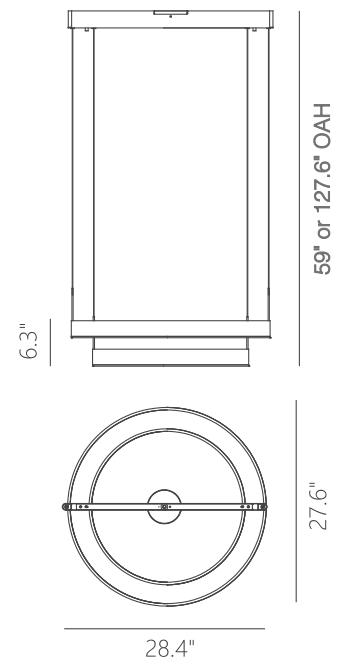

PROJECT			
DATE		TYPE	

PP120282-SDG

PP120282-BG

PP120282-DT

PP120282-AG

PROMETHEUS

Material: Aluminum	Color Temp.: 3000K
Diffuser: Acrylic	CRI (Ra): ≥90
Finishes: AG - Satin Aluminum BG - Brushed Gold DT - Deep Taupe SDG - Satin Dark Gray	LED Rated Life: ≈50,000 Hours
	Dimming: 100% - 10%

	PP120282
Wattage:	53W
Voltage:	100~130V
Total Lumens:	4320
Delivered Lumens:	2395

DT finish is the only one in 59" OAH
Dimmable with ELV or TRIAC Dimmer (Not Included)