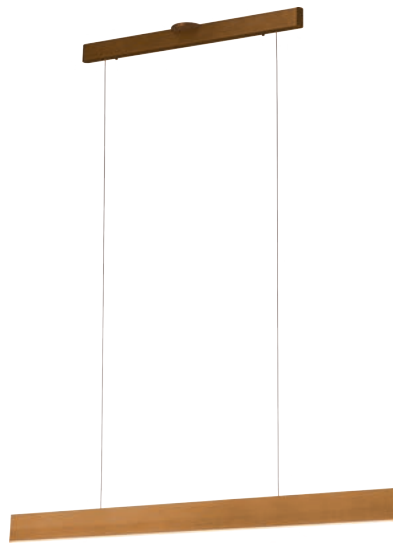

PROJECT			
DATE		TYPE	

PP120288-BG

PP120288-DT

PP120288-SDG

PP120288-AG

PROMETHEUS

Material: Aluminum	Color Temp.: 3000K
Diffuser: Acrylic	CRI (Ra): ≥90
Finishes: AG - Satin Aluminum BG - Brushed Gold DT - Deep Taupe SDG - Satin Dark Gray	LED Rated Life: ≈50,000 Hours
	Dimming: 100% - 10%

	PP120288
Wattage:	36W
Voltage:	100~130V
Total Lumens:	2830
Delivered Lumens:	1257

DT finish is the only one in 59" OAH
Dimmable with ELV or TRIAC Dimmer (Not Included)