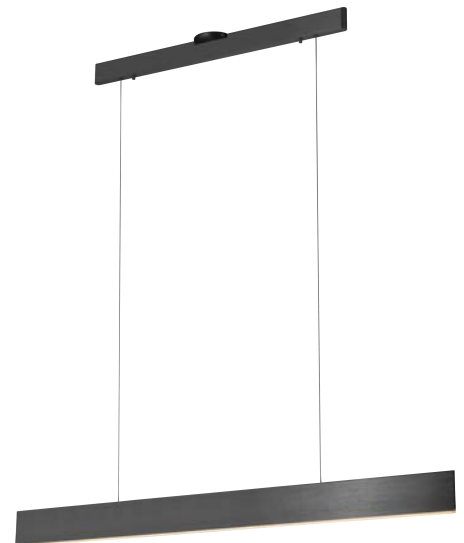

PROJECT			
DATE		TYPE	

PP120288-BG

PP120288-DT

PP120288-SDG

PP120288-AG

PROMETHEUS

Material: Aluminum	Color Temp.: 3000K
Diffuser: Acrylic	CRI (Ra): ≥90
Finishes: AG - Satin Aluminum BG - Brushed Gold DT - Deep Taupe SDG - Satin Dark Gray	LED Rated Life: ≈50,000 Hours
	Dimming: 100% - 10%

	PP120288
Wattage:	36W
Voltage:	100~130V
Total Lumens:	2830
Delivered Lumens:	1257

DT finish is the only one in 59" OAH
Dimmable with ELV or TRIAC Dimmer (Not Included)