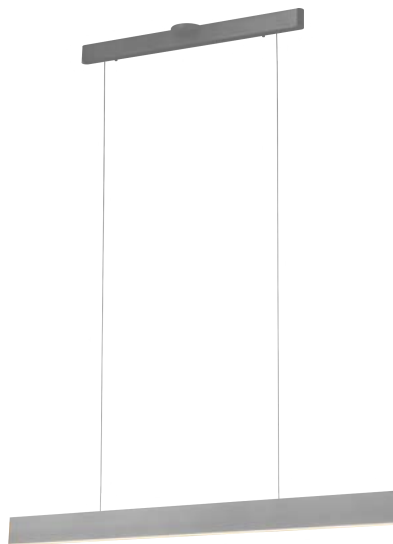

PROJECT			
DATE		TYPE	

PP120288-BG

PP120288-DT

PP120288-SDG

PP120288-AG

PROMETHEUS

Material: Aluminum	Color Temp.: 3000K
Diffuser: Acrylic	CRI (Ra): ≥90
Finishes: AG - Satin Aluminum BG - Brushed Gold DT - Deep Taupe SDG - Satin Dark Gray	LED Rated Life: ≈50,000 Hours
	Dimming: 100% - 10%

	PP120288
Wattage:	36W
Voltage:	100~130V
Total Lumens:	2830
Delivered Lumens:	1257

DT finish is the only one in 59" OAH
Dimmable with ELV or TRIAC Dimmer (Not Included)