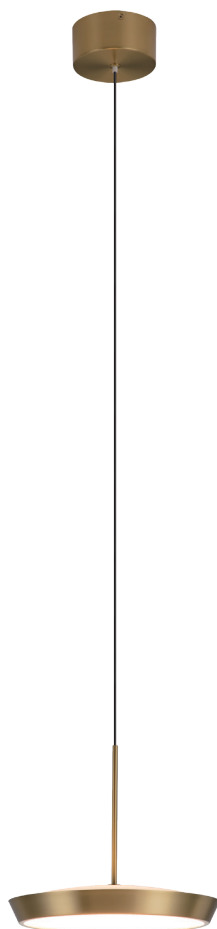

PROJECT			
DATE		TYPE	

PP121749-AB **NEW**

RHYTHM

DETAILS

Material: Steel	Color Temp.: 3000K
Lamp Shade: Acrylic	CRI (Ra): ≥90
Finishing: Plating	LED Rated Life: ≈50,000 Hours
	Dimming: 100%-10%

Dimmable with ELV or TRIAC Dimmer (Not Included)

ITEM NO.	PP121749
Wattage:	35W
Voltage:	100-120V
Size:	11.8" Dia. x 91.4" OAH
Total Lumens:	2800
Delivered Lumens:	2000