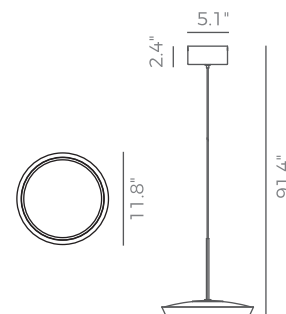

PROJECT			
DATE		TYPE	

PP121749-AB **NEW**

RHYTHM

DETAILS

Material: Steel	Color Temp.: 3000K
Lamp Shade: Acrylic	CRI (Ra): ≥90
Finishing: Plating	LED Rated Life: ≈50,000 Hours
	Dimming: 100%-10%

Dimmable with ELV or TRIAC Dimmer (Not Included)

ITEM NO.	PP121749
Wattage:	35W
Voltage:	100-120V
Size:	11.8" Dia. x 91.4" OAH
Total Lumens:	2800
Delivered Lumens:	2000