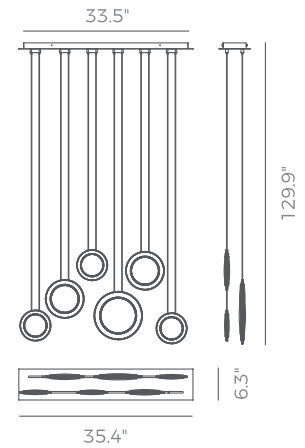

PROJECT			
DATE		TYPE	

PP121619-AB/BB

SATURN

DETAILS

Materials:
Steel

Lamp Shade:
Acrylic

Finishes:
Electroplating

Color Temp.: 3000K

CRI (Ra): ≥90

LED Rated Life: ≈50,000 Hours

Dimming: 100% - 10%

Dimmable with ELV or TRIAC Dimmer (Not Included)

ITEM NO.

PP121619

Wattage:

43W

Voltage:

100-120V

Size:

35.4"L x 6.3"W x 129.9"OAH

Total Lumens:

2600 lm

Delivered Lumens:

1320 lm