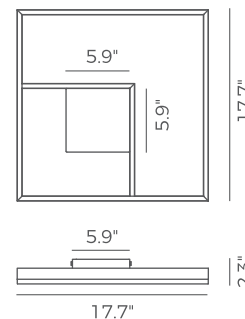

SYMMETRY

DETAILS

Material: Aluminum + Steel	Color Temp.: 3000K
Lamp Shade: Acrylic	CRI (Ra): ≥90
Finishing: Anodizing + Painting	LED Rated Life: ≈50,000 Hours
	Dimming: 100%-10%

Dimmable with ELV or TRIAC Dimmer (Not Included)

ITEM NO.	PC111253
Wattage:	46W
Voltage:	100-120V
Size:	17.7"L x 17.7"W x 2.3"H
Total Lumens:	3910
Delivered Lumens:	2200