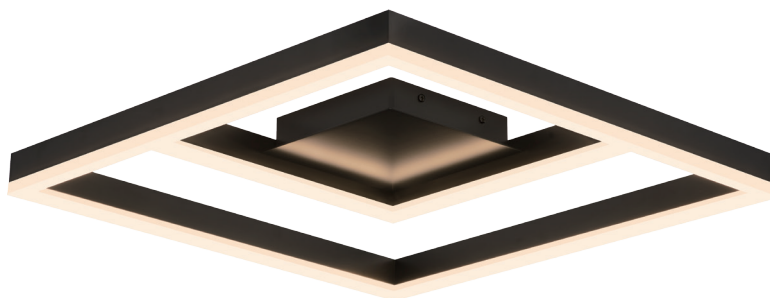

PROJECT			
DATE		TYPE	

PC111253-SDG **NEW**