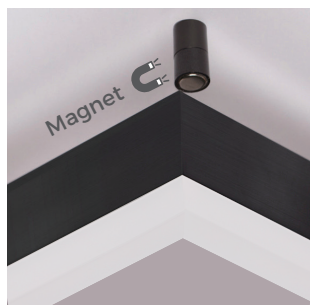

## SYMMETRY

### DETAILS

|  |                                      |
|--|--------------------------------------|
| <b>Material:</b><br>Aluminum + Steel         | <b>Color Temp.:</b> 3000K            |
| <b>Lamp Shade:</b><br>Acrylic                | <b>CRI (Ra):</b> ≥90                 |
| <b>Finishing:</b><br>Anodizing +<br>Painting | <b>LED Rated Life:</b> ≈50,000 Hours |
|  | <b>Dimming:</b> 100%-10%             |