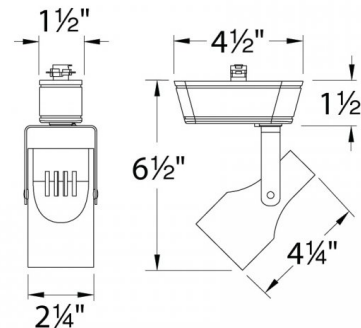

SPECIFICATIONS

Construction:	Die-cast aluminum track head with polycarbonate transformer case and track adapter. Bi-pin ceramic socket for MR16 lamp.
Power:	8W
Input:	120 VAC, 50/60Hz
Dimming:	ELV: 100-15%
Light Source:	LED MR16 (Included) 3 Step Mac Adam Ellipse
Rated Life:	50000 Hours
Finish:	Electrostatically powder Coated:White, Electrostatically powder Coated::Brushed Nickel, Electrostatically powder Coated:::Black
Operating Temp:	-4°F to 104°F (-20°C to 40°C)
Standards:	UL, cUL, Dry Location Listed

Fixture Type: _____

Catalog Number: _____

Project: _____

Location: _____

FINISHES:

LINE DRAWING:

WAC LIGHTING

007LED