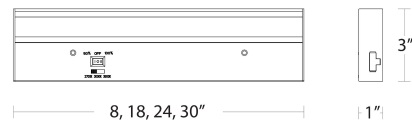

LINE DRAWING: