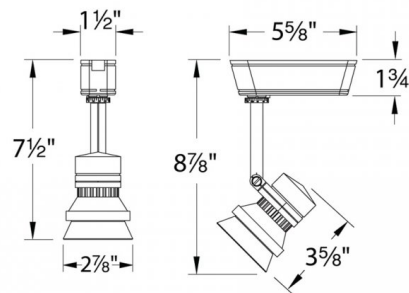

LINE DRAWING: