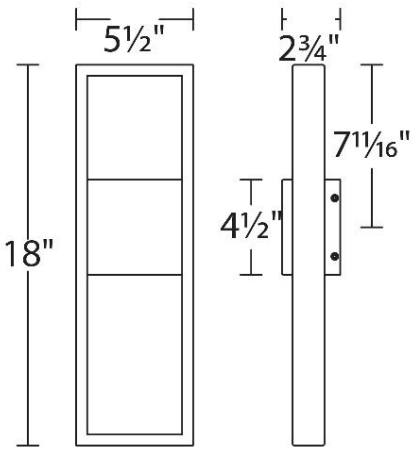

SPECIFICATIONS

Color Temp:	3000K
Input:	120 VAC,50/60Hz
CRI:	90
Dimming:	ELV: 100-10%
Rated Life:	54000 Hours
Mounting:	Can be mounted on wall vertically or upside down
Standards:	ETL, cETL,IP65,Title 24 JA8-2019 Compliant Wet Location Listed
Construction:	Aluminum hardware with etched glass diffuser

FINISHES:

Black

LINE DRAWING:

WS-W13918