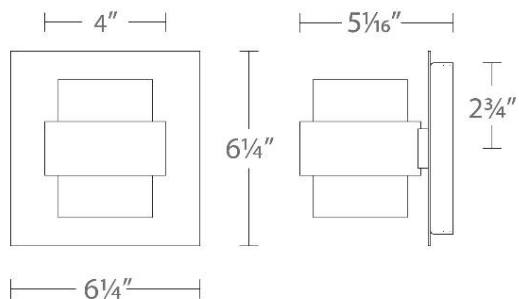

FINISHES:

Brushed Aluminum

LINE DRAWING:

WS-W64906