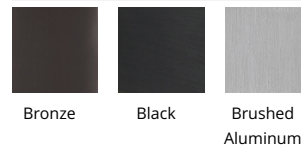

WAC LIGHTING

Caliber

Outdoor Wall Sconce 3000K

Fixture Type: _____

Catalog Number: _____

Project: _____

Location: _____

Model & Size	Color Temp	Finish	LED Watts	LED Lumens	Delivered Lumens
WS-W36610 10"	3000K	AL Brushed Aluminum BK Black BZ Bronze	11W	735	560

Example: **WS-W36610-BZ**

For custom requests please contact customs@wacighting.com

DESCRIPTION

Light projection tuned with precision.

FEATURES

- Discrete cylinder with minimal mounting hardware
- Weather-resistant powder coated finish
- WS-W36614 is Up & down light, WS-W36610 is one direction
- Light engine is factory sealed for maximum protection from the elements
- Driver concealed within the fixture
- 5 year warranty

SPECIFICATIONS

Color Temp:	3000K
Input:	120-277 VAC,50/60Hz
CRI:	90
Dimming:	ELV: 100-10%
Rated Life:	72000 Hours
Mounting:	Can be mounted on wall vertically or horizontally
Standards:	ETL, cETL,IP65 Wet Location Listed
Construction:	Aluminum hardware with lens diffuser

FINISHES:

Bronze Black Brushed Aluminum

LINE DRAWING:

WS-W36610

WAC LIGHTING

Caliber

Outdoor Wall Sconce 3000K

Fixture Type: _____