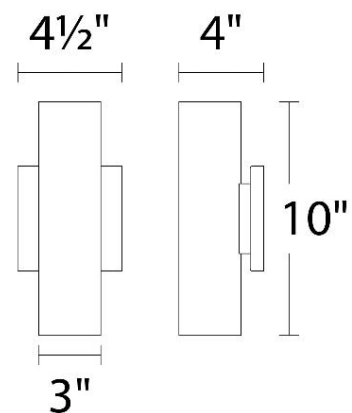

LINE DRAWING:

WS-W36610