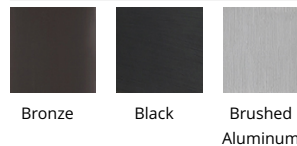

WAC LIGHTING

Caliber

Outdoor Wall Sconce 3000K

Fixture Type: _____

Catalog Number: _____

Project: _____

Location: _____

Model & Size	Color Temp	Finish	LED Watts	LED Lumens	Delivered Lumens
WS-W36610 10"	3000K	AL Brushed Aluminum BK Black BZ Bronze	11W	735	560

FINISHES:

Bronze Black Brushed Aluminum

LINE DRAWING:

WS-W36610

WAC LIGHTING

Caliber

Outdoor Wall Sconce 3000K

Fixture Type: _____

Catalog Number: _____

Project: _____

Location: _____

Model & Size	Color Temp	Finish	LED Watts	LED Lumens	Delivered Lumens
WS-W36614 14"	3000K	AL Brushed Aluminum BK Black BZ Bronze	21W	1500	1140

Example: **WS-W36614-BZ**

FINISHES:

Bronze Black Brushed Aluminum

LINE DRAWING:

WS-W36614