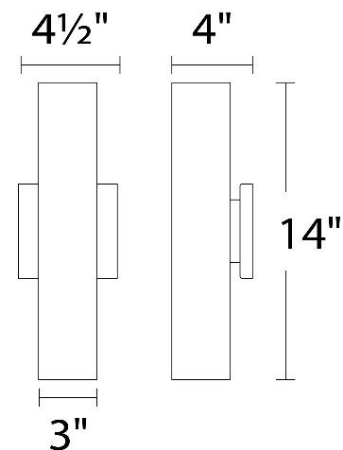

FINISHES:

Bronze Black Brushed Aluminum

LINE DRAWING:

WS-W36614