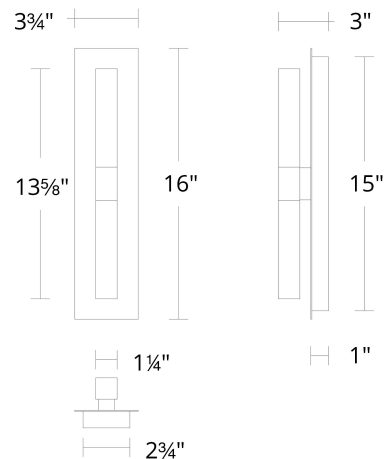

WAC LIGHTING

Camelot

Wall Sconce 3000K

Fixture Type: _____

Catalog Number: _____

Project: _____

Location: _____

Model & Size	Color Temp	Finish	LED Watts	LED Lumens	Delivered Lumens
WS-61216 16"	3000K	AB Aged Brass BK Black	10W	850	428

Example: **WS-61216-BK**

For custom requests please contact customs@wacighting.com

DESCRIPTION

A sleek, discerning minimalist sconce, curved and visually striking.

FEATURES

- Edge-lit LED illumination
- Conversion plate included to accommodate 4" junction box
- Driver concealed within the canopy
- 5 Year warranty

SPECIFICATIONS

Color Temp:	3000K
Input:	120 VAC,50/60Hz
CRI:	90
Dimming:	ELV: 100-10% ,TRIAC: 100-10%
Rated Life:	50000 Hours
Mounting:	Can be mounted on wall in all orientations
Standards:	ETL, cETL
	Damp Location Listed
Construction:	Iron body, etched acrylic diffuser

REPLACEMENT PARTS

HDW-LG22-WA - Hardware Pack

FINISHES:

Aged Brass Black

LINE DRAWING:

WS-61216