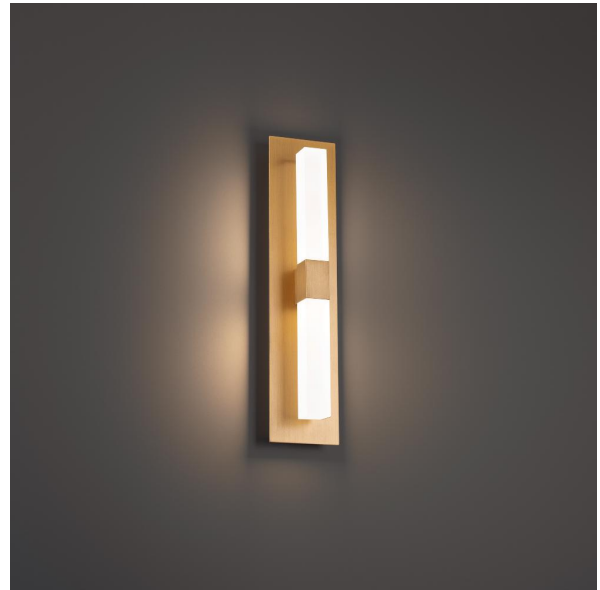

WAC LIGHTING

Camelot

Wall Sconce 3000K

Fixture Type: _____

Catalog Number: _____

Project: _____

Location: _____

Model & Size	Color Temp	Finish	LED Watts	LED Lumens	Delivered Lumens
WS-61216 16"	3000K	AB Aged Brass BK Black	10W	850	428

Example: **WS-61216-BK**

For custom requests please contact customs@wacighting.com

DESCRIPTION

A sleek, discerning minimalist sconce, curved and visually striking.

FEATURES

- Edge-lit LED illumination
- Conversion plate included to accommodate 4" junction box
- Driver concealed within the canopy
- 5 Year warranty

SPECIFICATIONS

Color Temp:	3000K
Input:	120 VAC,50/60Hz
CRI:	90
Dimming:	ELV: 100-10% ,TRIAC: 100-10%
Rated Life:	50000 Hours
Mounting:	Can be mounted on wall in all orientations
Standards:	ETL, cETL
	Damp Location Listed
Construction:	Iron body, etched acrylic diffuser

REPLACEMENT PARTS

HDW-LG22-WA - Hardware Pack