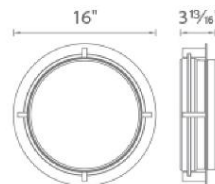

FINISHES:

Brushed
Aluminum

LINE DRAWING:

FM-W33616