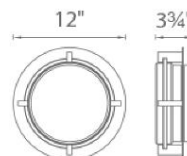

LINE DRAWING: