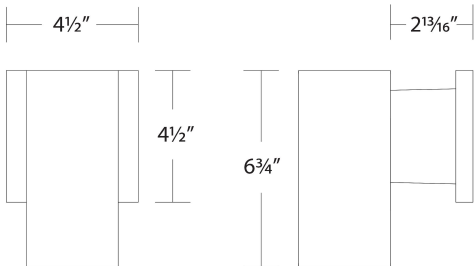

FINISHES:

LINE DRAWING: