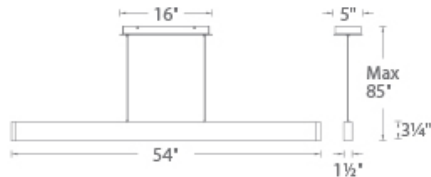

FINISHES:

LINE DRAWING: