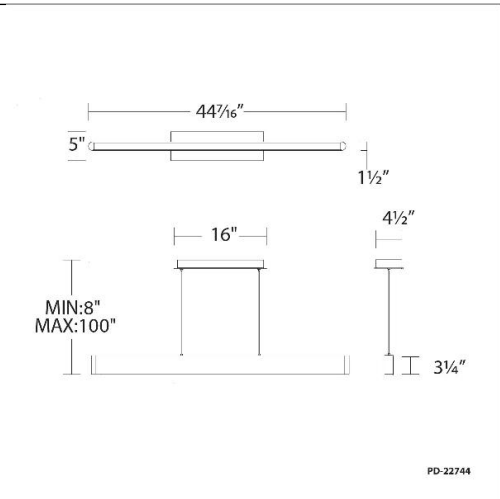

FINISHES:

LINE DRAWING: