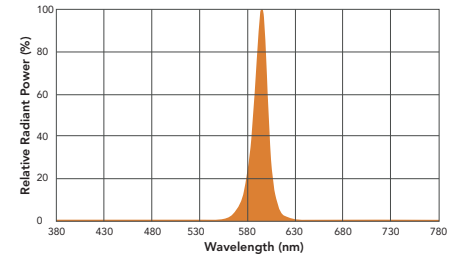

Amber LED Spectral Chart

ORDERING INFO

T761LEDT					
Series	Watt	Voltage	Color Temperature	Finish	Options
T-SERIES LED	23 - 23W	UNI12-120V-277V	A - Amber	P¹ - Platinum MTO² - Made to order	SF - Single Fuse DF - Double Fuse SS - Straight aluminum shade WG - Wire Guard RB - Reducer bushing 3/4" to 1/2" (use with swivel mount) REB12 - Round electrical box with (5) 1/2" coin plugs BP - Back plate REB34 - Round electrical box with (5) 3/4" coin plugs

Notes:

1. Standard finish.
2. RAL number required.